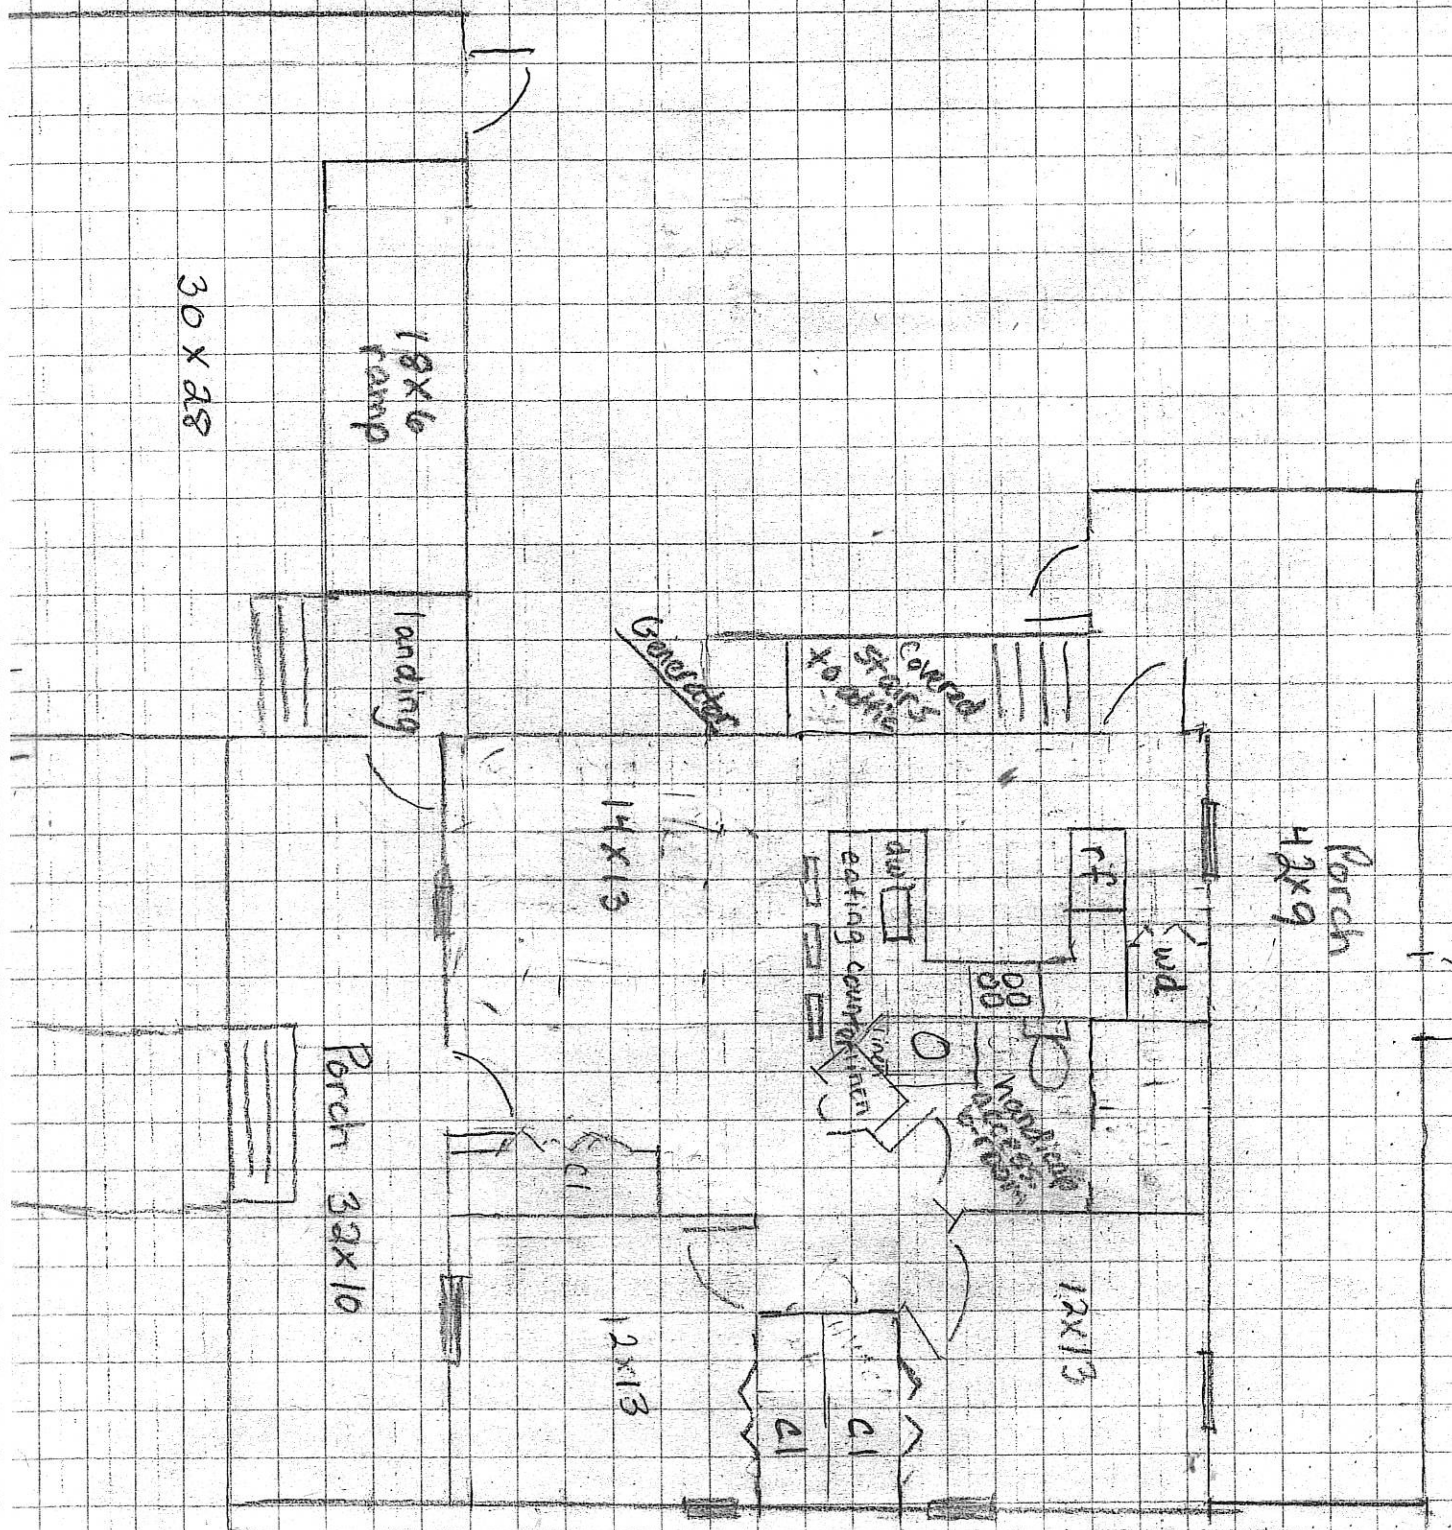

71424
32x31 = 992

30x28

18x6 ramp

landing

14x13

Porch 32x10

12x13

Porch 42x9

12x13

Door in 14 ft.

Turn around

Driveway

30x28 garage door