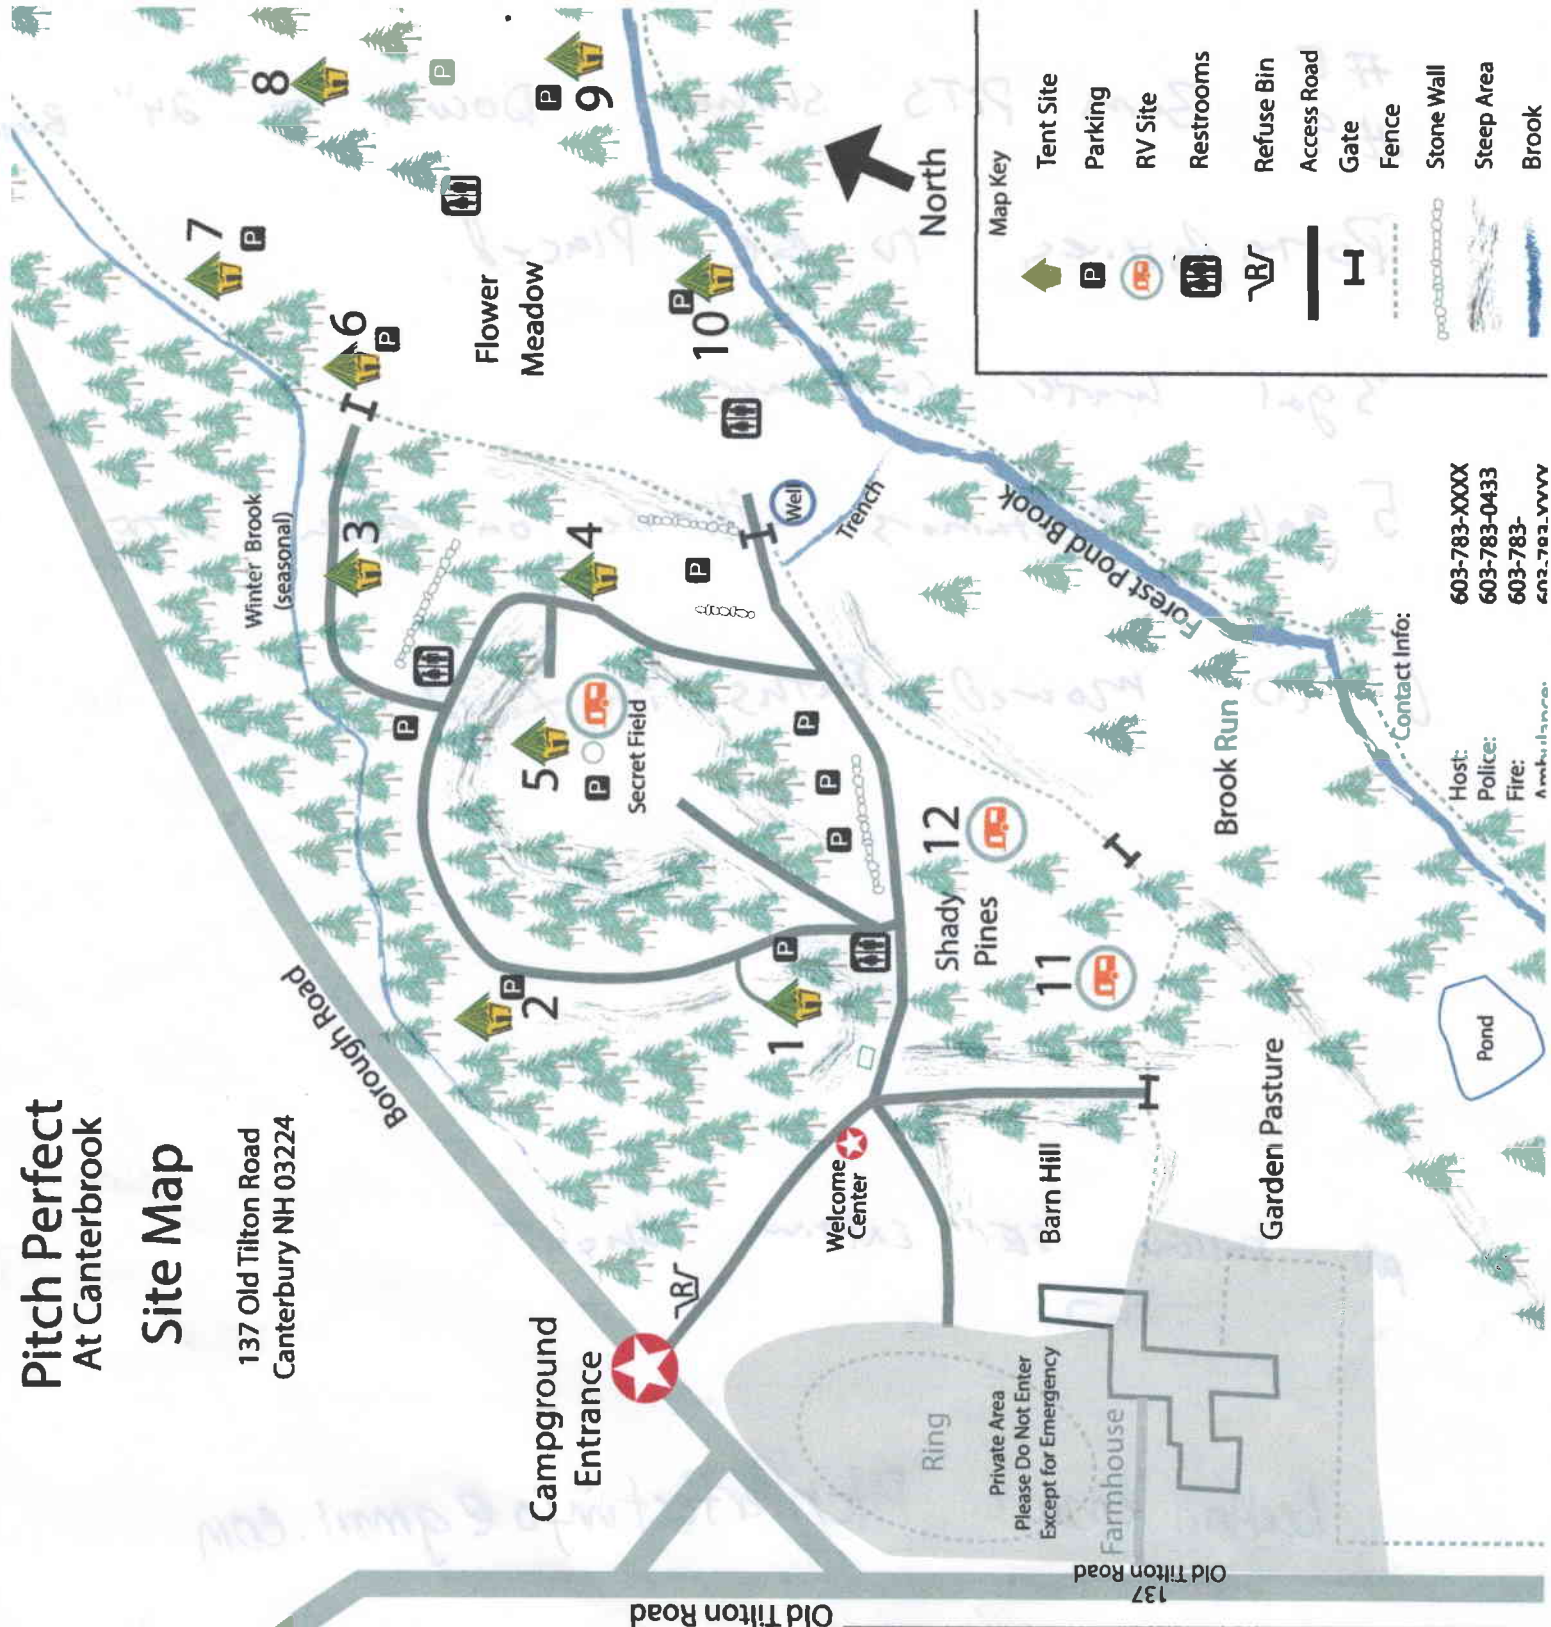

Pitch Perfect At Canterbrook

Site Map

137 Old Tilton Road
Canterbury NH 03224

Campsites:

- 1 - The Summit
- 2 - Bird Song
- 3 - Woods Hole
- 4 - Field View
- 5 - The Secret Field
- 6 - Hills Corner
- 7 - Hillside Vista
- 8 - The Glade
- 9 - Brookside Terrace
- 10 - Babbling Bijou
- 11 - Pasture View
- 12 - Whispering Pines

Please keep pets on a leash.

Please be very careful with glass.

Please don't use soap products in the brook.

Keep an eye out for bees, hornet nests and thorn bushes.

Bears, coyote and raccoons may wander through. Secure your food.

Please respect the peace and tranquility of the natural environment.

Please be respectful of your neighbors.

Contact Info:
Host: 603-783-XXXX
Police: 603-783-0433
Fire: 603-783-XXXX
Ambulance: 603-783-XXXX